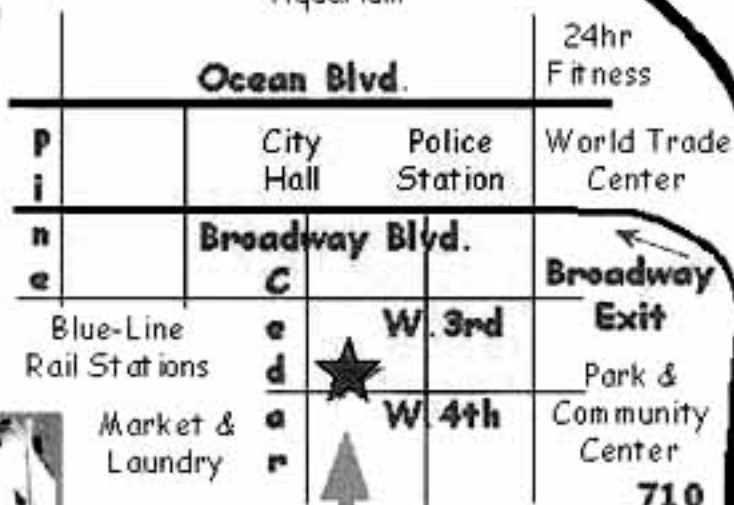

**NEW
"City Place"
3 Blocks Walk**

Walmart
Ross
Albertsons
and More!

Convention
Center

Pine Street
Restaurants,
Theaters,
& Golds Gym

Marina

Aquarium

Queen Mary

**308 thru 314 West 4th St.
Long Beach, CA 90802**
Nearest Cross Street: Cedar

**710
Long
Beach
Frwy.**

405 San Diego Frwy.